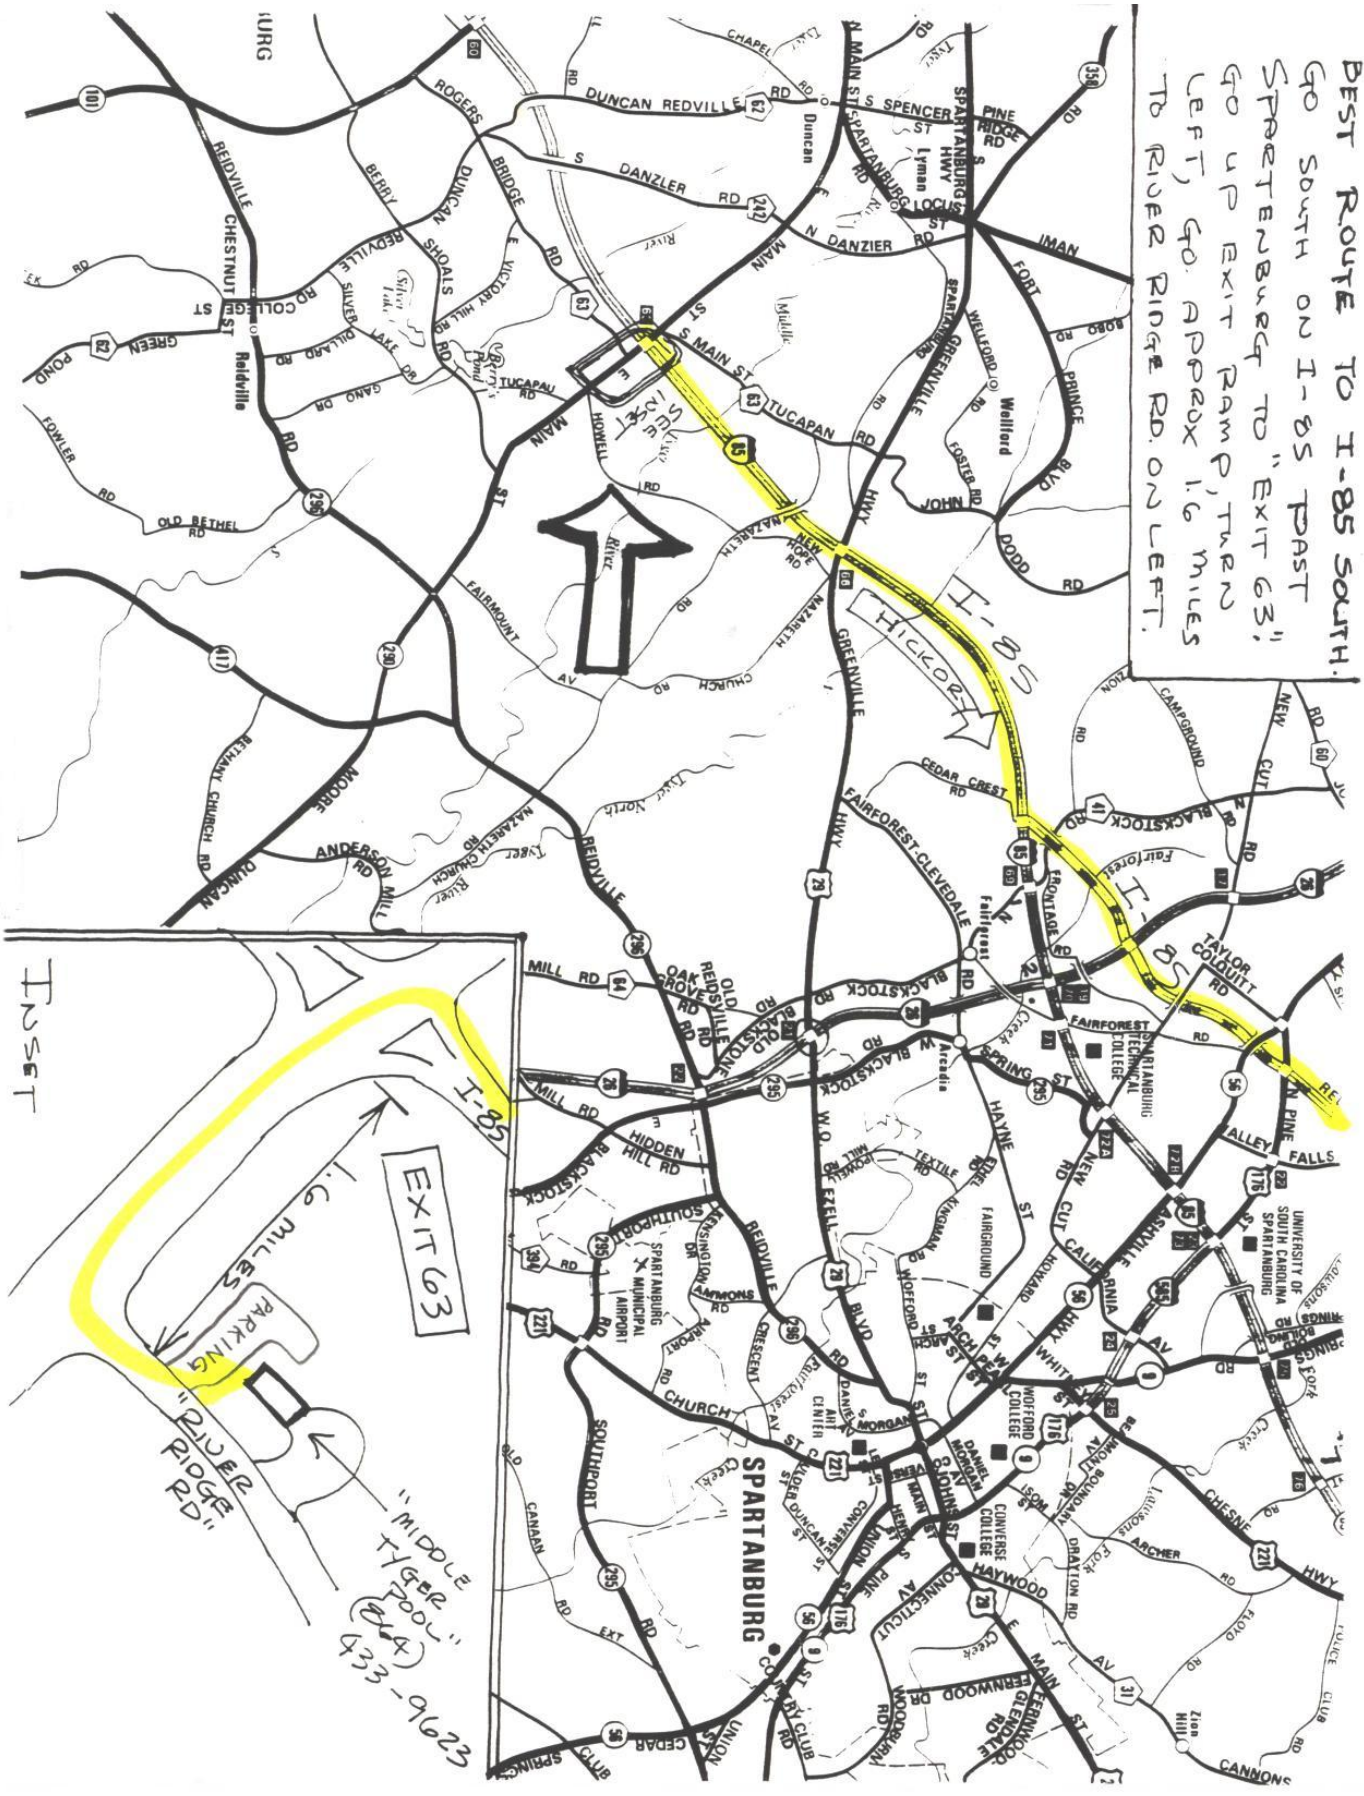

BEST ROUTE TO I-85 SOUTH.
 GO SOUTH ON I-85 PAST SPARTENBURG TO "EXIT 63," GO UP EXIT RAMP, THEN LEFT, GO APPROX 1.6 MILES TO RIVER RIDGE RD. ON LEFT.

Inset

EXIT 63
 1.6 miles
 PARKING
 "RIVER RIDGE RD"
 "MIDDLE TIGER POOL"
 (844) 433-9623